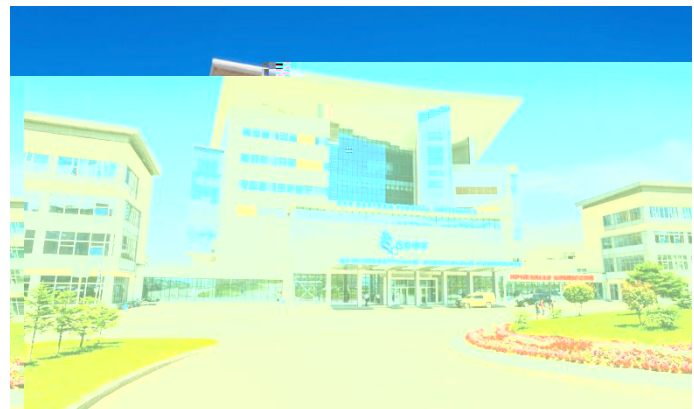

Contact us

International Office Room 101, Adina Building
George Mason University, Fairfax, Virginia 22031

-
-
-
- ◇
- ◇
- ◇
- ◇
- ◇
- ◇
- ◇
-
- ◇
-
-
-
-
-
-

h d f e a d i i e c h l

Contact us

I e a i alOffice R Ad i i a i B ildi g
h e ge gda c f eig i e ffice ge gda ed c